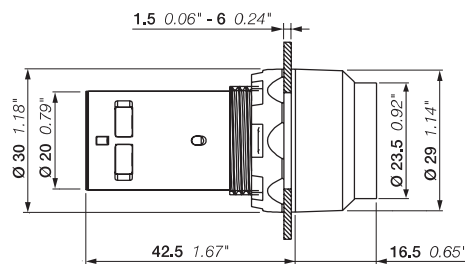

Operator	Bezel	Marking	Contacts	Type	Order code	Pkg qty	Weight (1 pce)
● Red	Black plastic	O	0 1	CP33-10R-01	1SFA619132R1041	10	0.019
		STOP	1 1	CP9-1018	1SFA619199R1018	10	0.019
● Black	Black plastic	O	0 1	CP33-10B-01	1SFA619132R1046	10	0.019
			0 2	CP33-10B-02	1SFA619132R1056	10	0.019

CP3
Dimensions (mm, inches)