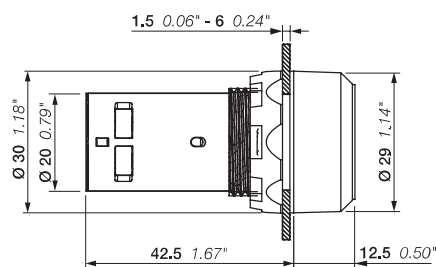

CP1

Dimensions (mm, inches)

Compact range

Illuminated flush pushbuttons - Maintained

Operator	Bezel	Contacts	Type	Order code	Pkg qty	Weight (1 pce)
Rated voltage 24 V AC / DC						
● Red	Black plastic	1 0	CP2-11R-10	1SFA619101R1111	10	0.025
		0 1	CP2-11R-01	1SFA619101R1141	10	0.025
● Green	Black plastic	1 0	CP2-11G-10	1SFA619101R1112	10	0.025
● Yellow	Black plastic	1 0	CP2-11Y-10	1SFA619101R1113	10	0.025
● Blue	Black plastic	1 0	CP2-11L-10	1SFA619101R1114	10	0.025
○ Clear	Black plastic	1 0	CP2-11C-10	1SFA619101R1118	10	0.025
Rated voltage 110...130 V AC / DC						
● Red	Black plastic	1 0	CP2-12R-10	1SFA619101R1211	10	0.025
		0 1	CP2-12R-01	1SFA619101R1241	10	0.025
● Green	Black plastic	1 0	CP2-12G-10	1SFA619101R1212	10	0.025
● Yellow	Black plastic	1 0	CP2-12Y-10	1SFA619101R1213	10	0.025
● Blue	Black plastic	1 0	CP2-12L-10	1SFA619101R1214	10	0.025
○ Clear	Black plastic	1 0	CP2-12C-10	1SFA619101R1218	10	0.025
Rated voltage 230 V AC / DC						
● Red	Black plastic	1 0	CP2-13R-10	1SFA619101R1311	10	0.025
		0 1	CP2-13R-01	1SFA619101R1341	10	0.025
● Green	Black plastic	1 0	CP2-13G-10	1SFA619101R1312	10	0.025
● Yellow	Black plastic	1 0	CP2-13Y-10	1SFA619101R1313	10	0.025
● Blue	Black plastic	1 0	CP2-13L-10	1SFA619101R1314	10	0.025
○ Clear	Black plastic	1 0	CP2-13C-10	1SFA619101R1318	10	0.025

CP1
Dimensions (mm, inches)

Compact range

Illuminated extended pushbuttons - Momentary

CP3-11R-10

1SFCL51210V0001

CP3-11G-10

1SFCL51213V0001

CP3-11Y-10