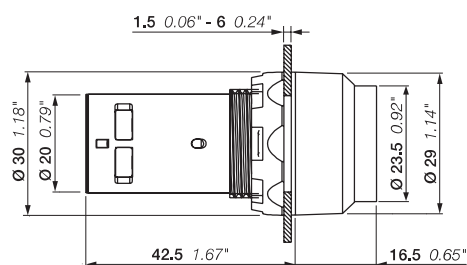

CP3
Dimensions (mm, inches)

Compact range

Non-illuminated extended pushbuttons - Maintained

Operator	Bezel	Contacts	Type	Order code	Pkg qty	Weight (1 pce)		
						kg		
● Red	Black plastic		1 0	CP4-10R-10	1SFA619103R1011	10	0.019	
			0 1	CP4-10R-01	1SFA619103R1041	10	0.019	
			1 1	CP4-10R-11	1SFA619103R1071	10	0.022	
			2 0	CP4-10R-20	1SFA619103R1021	10	0.022	
			0 2	CP4-10R-02	1SFA619103R1051	10	0.022	
● Green	Chrome metal		1 1	CP4-30R-11	1SFA619103R3071	10	0.036	
			Black plastic	1 0	CP4-10G-10	1SFA619103R1012	10	0.019
				1 1	CP4-10G-11	1SFA619103R1072	10	0.022
				2 0	CP4-10G-20	1SFA619103R1022	10	0.022
			Chrome metal	1 0	CP4-30G-10	1SFA619103R3012	10	0.033
2 0	CP4-30G-20	1SFA619103R3022		10	0.036			
● Yellow	Black plastic		1 0	CP4-10Y-10	1SFA619103R1013	10	0.019	
			1 1	CP4-10Y-11	1SFA619103R1073	10	0.022	
● Blue	Black plastic		1 0	CP4-10L-10	1SFA619103R1014	10	0.019	
			1 1	CP4-10L-11	1SFA619103R1074	10	0.022	
○ White	Black plastic		1 0	CP4-10W-10	1SFA619103R1015	10	0.019	
			1 1	CP4-10W-11	1SFA619103R1075	10	0.022	
● Black	Black plastic		1 0	CP4-10B-10	1SFA619103R1016	10	0.019	
			1 1	CP4-10B-11	1SFA619103R1076	10	0.022	
			2 0	CP4-10B-20	1SFA619103R1026	10	0.022	
			0 2	CP4-10B-02	1SFA619103R1056	10	0.022	