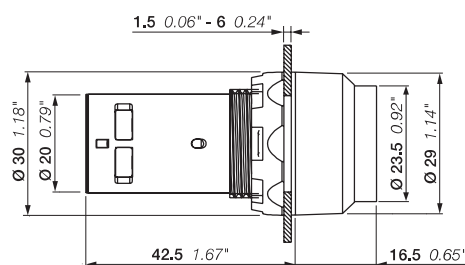

CP3

Dimensions (mm, inches)

Compact range

Illuminated extended pushbuttons - Maintained

Operator	Bezel	Contacts	Type	Order code	Pkg qty	Weight (1 pce)
kg						
Rated voltage 24 V AC / DC						
● Red	Black plastic	1 0	CP4-11R-10	1SFA619103R1111	10	0.025
		0 1	CP4-11R-01	1SFA619103R1141	10	0.025
● Green	Black plastic	1 0	CP4-11G-10	1SFA619103R1112	10	0.025
● Yellow	Black plastic	1 0	CP4-11Y-10	1SFA619103R1113	10	0.025
● Blue	Black plastic	1 0	CP4-11L-10	1SFA619103R1114	10	0.025
○ Clear	Black plastic	1 0	CP4-11C-10	1SFA619103R1118	10	0.025
Rated voltage 110...130 V AC / DC						
● Red	Black plastic	1 0	CP4-12R-10	1SFA619103R1211	10	0.025
		0 1	CP4-12R-01	1SFA619103R1241	10	0.025
● Green	Black plastic	1 0	CP4-12G-10	1SFA619103R1212	10	0.025
● Yellow	Black plastic	1 0	CP4-12Y-10	1SFA619103R1213	10	0.025
● Blue	Black plastic	1 0	CP4-12L-10	1SFA619103R1214	10	0.025
○ Clear	Black plastic	1 0	CP4-12C-10	1SFA619103R1218	10	0.025
Rated voltage 230 V AC / DC						
● Red	Black plastic	1 0	CP4-13R-10	1SFA619103R1311	10	0.025
		0 1	CP4-13R-01	1SFA619103R1341	10	0.025
● Green	Black plastic	1 0	CP4-13G-10	1SFA619103R1312	10	0.025
● Yellow	Black plastic	1 0	CP4-13Y-10	1SFA619103R1313	10	0.025
● Blue	Black plastic	1 0	CP4-13L-10	1SFA619103R1314	10	0.025
○ Clear	Black plastic	1 0	CP4-13C-10	1SFA619103R1318	10	0.025

CP4
Dimensions (mm, inches)