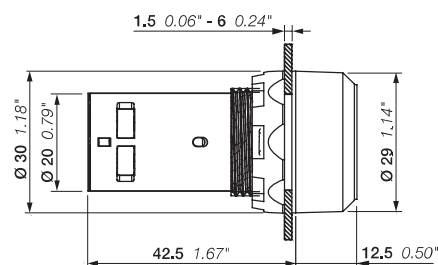

CP2
Dimensions (mm, inches)

04

Compact range

Non-illuminated flush pushbuttons - Maintained

Operator	Bezel	Contacts	Type	Order code	Pkg qty	Weight (1 pce)	
						kg	
● Red	Black plastic	1 0	CP2-10R-10	1SFA619101R1011	10	0.018	
			CP2-10R-01	1SFA619101R1041	10	0.018	
			CP2-10R-11	1SFA619101R1071	10	0.022	
		2 0	CP2-10R-20	1SFA619101R1021	10	0.022	
			CP2-10R-02	1SFA619101R1051	10	0.022	
			CP2-10R-12	1SFA619101R1081	10	0.022	
	Chrome metal	1 0	CP2-30R-10	1SFA619101R3011	10	0.032	
			CP2-30R-01	1SFA619101R3041	10	0.032	
			CP2-30R-11	1SFA619101R3071	10	0.036	
		2 0	CP2-30R-20	1SFA619101R3021	10	0.036	
			CP2-30R-02	1SFA619101R3051	10	0.036	
			CP2-30R-12	1SFA619101R3081	10	0.036	
● Green	Black plastic	1 0	CP2-10G-10	1SFA619101R1012	10	0.018	
			CP2-10G-11	1SFA619101R1072	10	0.022	
			CP2-10G-20	1SFA619101R1022	10	0.022	
		Chrome metal	1 0	CP2-30G-10	1SFA619101R3012	10	0.032
				CP2-30G-11	1SFA619101R3072	10	0.036
				CP2-30G-20	1SFA619101R3022	10	0.036
	● Yellow	Black plastic	1 0	CP2-10Y-10	1SFA619101R1013	10	0.018
				CP2-10Y-11	1SFA619101R1073	10	0.022
				CP2-10Y-20	1SFA619101R1023	10	0.022
		Chrome metal	1 1	CP2-30Y-11	1SFA619101R3073	10	0.036
				CP2-30Y-20	1SFA619101R3023	10	0.036
				CP2-30Y-12	1SFA619101R3083	10	0.036
● Blue	Black plastic	1 0	CP2-10L-10	1SFA619101R1014	10	0.018	
			CP2-10L-11	1SFA619101R1074	10	0.022	
			CP2-10L-20	1SFA619101R1024	10	0.022	
	Chrome metal	1 0	CP2-30L-10	1SFA619101R3014	10	0.032	
			CP2-30L-20	1SFA619101R3024	10	0.036	
			CP2-30L-12	1SFA619101R3084	10	0.036	
○ White	Black plastic	1 0	CP2-10W-10	1SFA619101R1015	10	0.018	
			CP2-10W-11	1SFA619101R1075	10	0.022	
			CP2-10W-20	1SFA619101R1025	10	0.022	
	Chrome metal	1 0	CP2-30W-10	1SFA619101R3015	10	0.032	
			CP2-30W-20	1SFA619101R3025	10	0.036	
			CP2-30W-12	1SFA619101R3085	10	0.036	
● Black	Black plastic	1 0	CP2-10B-10	1SFA619101R1016	10	0.018	
			CP2-10B-01	1SFA619101R1046	10	0.018	
			CP2-10B-11	1SFA619101R1076	10	0.022	
		2 0	CP2-10B-20	1SFA619101R1026	10	0.022	
			CP2-10B-02	1SFA619101R1056	10	0.022	
			CP2-10B-12	1SFA619101R1086	10	0.022	
	Chrome metal	1 0	CP2-30B-10	1SFA619101R3016	10	0.032	
			CP2-30B-01	1SFA619101R3046	10	0.032	
			CP2-30B-11	1SFA619101R3076	10	0.036	
		2 0	CP2-30B-20	1SFA619101R3026	10	0.036	
			CP2-30B-02	1SFA619101R3056	10	0.036	
			CP2-30B-12	1SFA619101R3086	10	0.036	