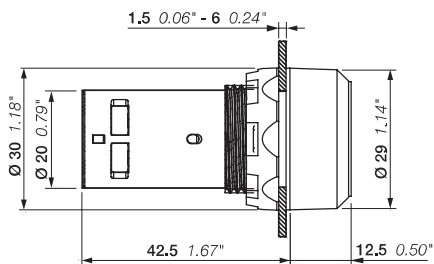

CP1

Dimensions (mm, inches)

Compact range

Illuminated flush pushbuttons - Maintained

Operator	Bezel	Contacts	Type	Order code	Pkg qty	Weight (1 pce)
Rated voltage 24 V AC / DC						
● Red	Black plastic	1 0	CP2-11R-10	1SFA619101R1111	10	0.025
		0 1	CP2-11R-01	1SFA619101R1141	10	0.025
● Green	Black plastic	1 0	CP2-11G-10	1SFA619101R1112	10	0.025
● Yellow	Black plastic	1 0	CP2-11Y-10	1SFA619101R1113	10	0.025
● Blue	Black plastic	1 0	CP2-11L-10	1SFA619101R1114	10	0.025
○ Clear	Black plastic	1 0	CP2-11C-10	1SFA619101R1118	10	0.025
Rated voltage 110...130 V AC / DC						
● Red	Black plastic	1 0	CP2-12R-10	1SFA619101R1211	10	0.025
		0 1	CP2-12R-01	1SFA619101R1241	10	0.025
● Green	Black plastic	1 0	CP2-12G-10	1SFA619101R1212	10	0.025
● Yellow	Black plastic	1 0	CP2-12Y-10	1SFA619101R1213	10	0.025
● Blue	Black plastic	1 0	CP2-12L-10	1SFA619101R1214	10	0.025
○ Clear	Black plastic	1 0	CP2-12C-10	1SFA619101R1218	10	0.025
Rated voltage 230 V AC / DC						
● Red	Black plastic	1 0	CP2-13R-10	1SFA619101R1311	10	0.025
		0 1	CP2-13R-01	1SFA619101R1341	10	0.025
● Green	Black plastic	1 0	CP2-13G-10	1SFA619101R1312	10	0.025
● Yellow	Black plastic	1 0	CP2-13Y-10	1SFA619101R1313	10	0.025
● Blue	Black plastic	1 0	CP2-13L-10	1SFA619101R1314	10	0.025
○ Clear	Black plastic	1 0	CP2-13C-10	1SFA619101R1318	10	0.025