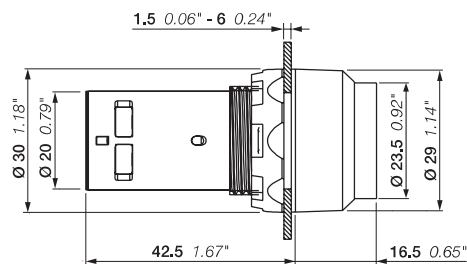

Compact range

Illuminated extended pushbuttons - Momentary

1SFCL51210V0001

1SFCL51213V0001

1SFCL51208V0001

Operator	Bezel	Contacts	Type	Order code	Pkg qty	Weight (1 pce)
kg						
Rated voltage 24 V AC / DC						
● Red	Black plastic	1 0	CP3-11R-10	1SFA619102R1111	10	0.025
		0 1	CP3-11R-01	1SFA619102R1141	10	0.025
● Green	Black plastic	1 0	CP3-11G-10	1SFA619102R1112	10	0.025
● Yellow	Black plastic	1 0	CP3-11Y-10	1SFA619102R1113	10	0.025
● Blue	Black plastic	1 0	CP3-11L-10	1SFA619102R1114	10	0.025
○ Clear	Black plastic	1 0	CP3-11C-10	1SFA619102R1118	10	0.025
Rated voltage 110...130 V AC / DC						
● Red	Black plastic	1 0	CP3-12R-10	1SFA619102R1211	10	0.025
		0 1	CP3-12R-01	1SFA619102R1241	10	0.025
● Green	Black plastic	1 0	CP3-12G-10	1SFA619102R1212	10	0.025
● Yellow	Black plastic	1 0	CP3-12Y-10	1SFA619102R1213	10	0.025
● Blue	Black plastic	1 0	CP3-12L-10	1SFA619102R1214	10	0.025
○ Clear	Black plastic	1 0	CP3-12C-10	1SFA619102R1218	10	0.025
Rated voltage 230 V AC / DC						
● Red	Black plastic	1 0	CP3-13R-10	1SFA619102R1311	10	0.025
		0 1	CP3-13R-01	1SFA619102R1341	10	0.025
● Green	Black plastic	1 0	CP3-13G-10	1SFA619102R1312	10	0.025
● Yellow	Black plastic	1 0	CP3-13Y-10	1SFA619102R1313	10	0.025
● Blue	Black plastic	1 0	CP3-13L-10	1SFA619102R1314	10	0.025
○ Clear	Black plastic	1 0	CP3-13C-10	1SFA619102R1318	10	0.025

CP3

Dimensions (mm, inches)