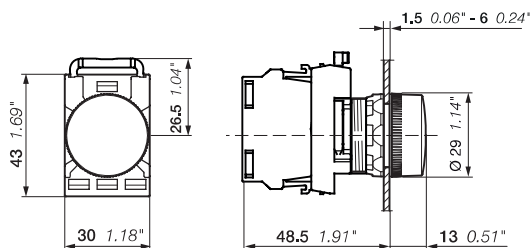

Modular plastic range

Pilot lights

Pilot lights

Holders and LED blocks are not included. Select the LED block MLBL according to application. For LED block details please see page 58-59.

Color	Type	Order code	Pkg qty	Weight (1 pce) kg
● Red	ML1-100R	1SFA611400R1001	1	0.018
● Green	ML1-100G	1SFA611400R1002	1	0.018
● Yellow	ML1-100Y	1SFA611400R1003	1	0.018
● Blue	ML1-100L	1SFA611400R1004	1	0.018
○ White	ML1-100W	1SFA611400R1005	1	0.018
○ Clear	ML1-100C	1SFA611400R1008	1	0.018

ML1

Dimensions (mm, inches)