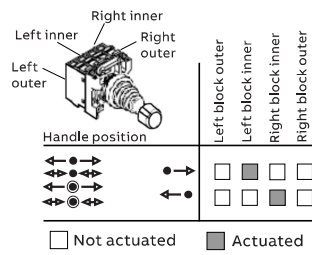

Contacts actuated