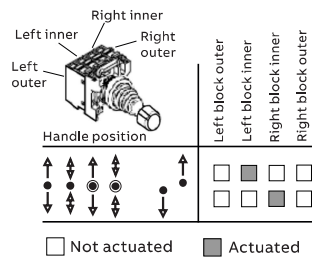

Contacts actuated