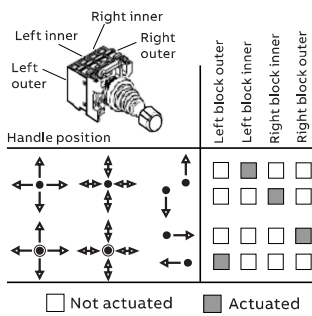

Contacts actuated