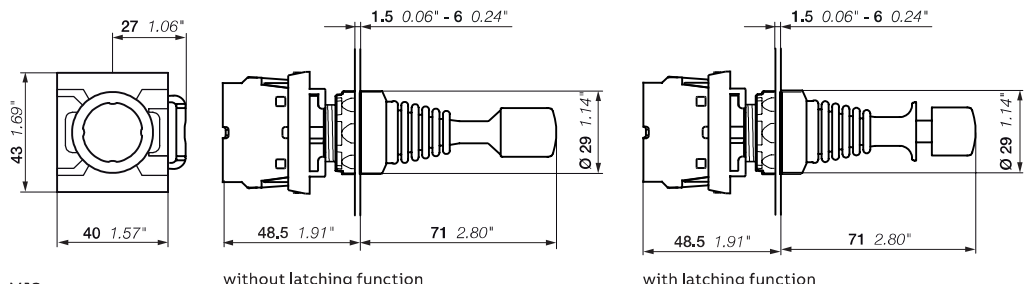

Actuator with 4-position holder

IP protection degree : IP66, IP67 and IP69K. 4-position holder included.
Contact blocks are not included.

Position	Bezel	Type	Order code	Pkg qty	Weight (1 pce) kg
↑ ↓	Black plastic	MJS1-40B	1SFA611701R4006	1	0.043
	Chrome metal	MJS1-60B	1SFA611701R6006	1	0.052
↑ ↓	Black plastic	MJS2-40B	1SFA611702R4006	1	0.043
	Chrome metal	MJS2-60B	1SFA611702R6006	1	0.052
← →	Black plastic	MJS3-40B	1SFA611703R4006	1	0.043
	Chrome metal	MJS3-60B	1SFA611703R6006	1	0.052
↔ ↔	Black plastic	MJS4-40B	1SFA611704R4006	1	0.043
	Chrome metal	MJS4-60B	1SFA611704R6006	1	0.052
↑ ↓ ↔ ↔	Black plastic	MJS5-40B	1SFA611705R4006	1	0.043
	Chrome metal	MJS5-60B	1SFA611705R6006	1	0.052
↑ ↓ ↔ ↔	Black plastic	MJS6-40B	1SFA611706R4006	1	0.043
	Chrome metal	MJS6-60B	1SFA611706R6006	1	0.052
↑ ↓	Black plastic	MJS7-40B	1SFA611707R4006	1	0.043
	Chrome metal	MJS7-60B	1SFA611707R6006	1	0.052
↑ ↓	Black plastic	MJS8-40B	1SFA611708R4006	1	0.043
	Chrome metal	MJS8-60B	1SFA611708R6006	1	0.052
← →	Black plastic	MJS9-40B	1SFA611709R4006	1	0.043
	Chrome metal	MJS9-60B	1SFA611709R6006	1	0.052
↔ ↔	Black plastic	MJS10-60B	1SFA611710R6006	1	0.052
	Chrome metal	MJS10-60B	1SFA611710R6006	1	0.052
↑ ↓	Black plastic	MJS11-40B	1SFA611711R4006	1	0.043
	Chrome metal	MJS11-60B	1SFA611711R6006	1	0.052
↑ ↓ ↔ ↔	Black plastic	MJS12-40B	1SFA611712R4006	1	0.043
	Chrome metal	MJS12-60B	1SFA611712R6006	1	0.052

Accessories

Type	Order code	Pkg qty	Weight (1 pce) kg
Legend plates, 66 x 59 aluminum laminate with adhesive back			
2-position - Up - Down	MA6-1240 1SFA611930R1240	10	0.004
2-position - Left - Right	MA6-1241 1SFA611930R1241	10	0.004
4-position Up - down - right - left	MA6-1242 1SFA611930R1242	10	0.004

Legend plates holder (inserts not included, suitable for insert size 27x15)

2-position	MA1-8138 1SFA611920R8138	10	0.002
4-position	MA1-8137 1SFA611920R8137	10	0.003

MJS
Dimensions (mm, inches)