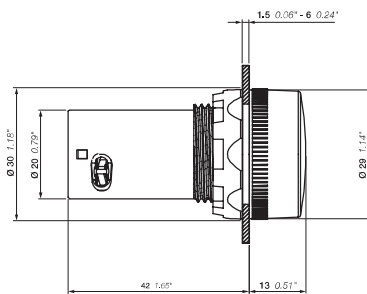

Compact range Pilot lights BA 9s

Description

Bulb not included and should be ordered separately, see Accessories section for order codes and information.

Color	Type	Order code	Pkg qty	Weight (1 pce) kg
● Red	CL-100R	1SFA619402R1001	10	0.018
● Green	CL-100G	1SFA619402R1002	10	0.018
● Yellow	CL-100Y	1SFA619402R1003	10	0.018
● Blue	CL-100L	1SFA619402R1004	10	0.018
○ White	CL-100W	1SFA619402R1005	10	0.018
○ Clear	CL-100C	1SFA619402R1008	10	0.018

Text cap for pilot light

Color	Marking	Type	Order code	Pkg qty	Weight (1 pce) kg
○ White	Without text	KTC3-9000	1SFA616903R9000	10	0.001
	ON	KTC3-1020	1SFA616903R1020	10	0.001
	OFF	KTC3-1019	1SFA616903R1019	10	0.001

CL100

Dimensions (mm, inches)